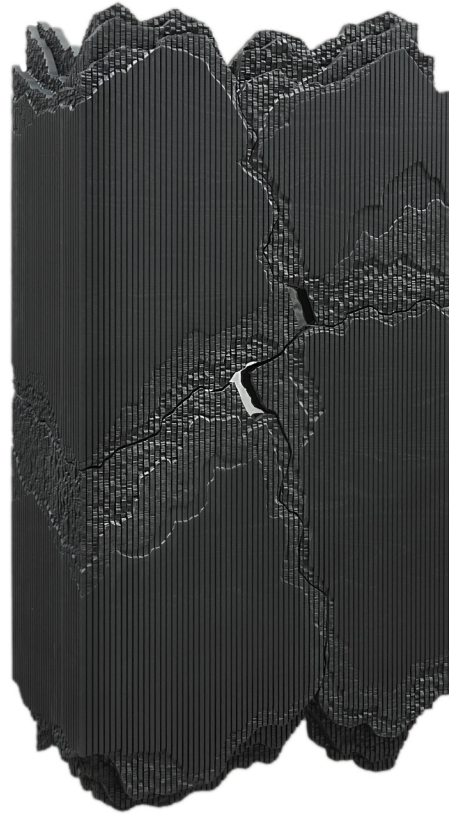

# LEDGE

DRY BAR

simon  
johns

## Dimensions

64"H x 36"W x 15"D

## Materials & Construction

Ash Wood, Smoked Glass, Leather.

Ledge Dry Bar is a floating wall-mounted sculptural dry bar made of carved solid ash.

## Description

It's surface recalls the textures of crumbling cliffs around the studio. It's interior has two solid wood surfaces for a collection of bottles and an adjustable smoked glass shelf for glassware. The back of the interior is covered in a matte black leather.