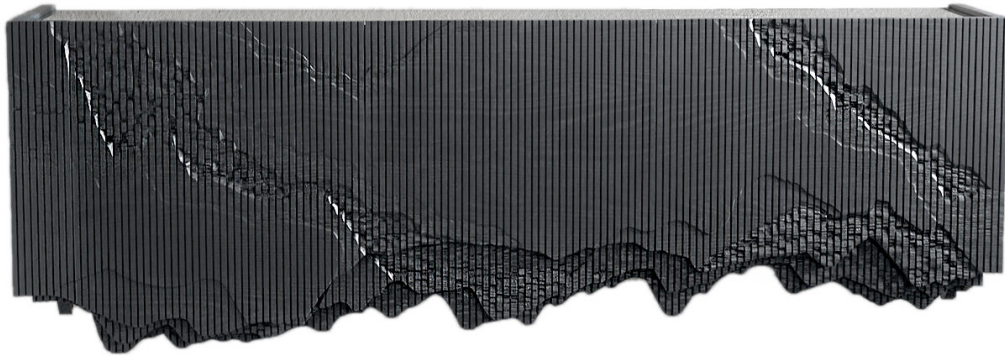

LEDGE CONSOLE

62/72/84

simon johns

Dimensions

62/72/84" L x 14" D x 25" H

Materials & Construction

Ash and Glass

The facade of this piece wraps around to the sides, and the center opens up as two doors, to reveal a functional cabinet. Due to the hand carved facade, no two pieces are quite the same.

Description

Ledge is a floating console, mounted to the wall, in solid ash with a black glass top. It stems from material exploration inspired by cliffs around the studio, making solid ash reference crumbling stone through a unique technique.