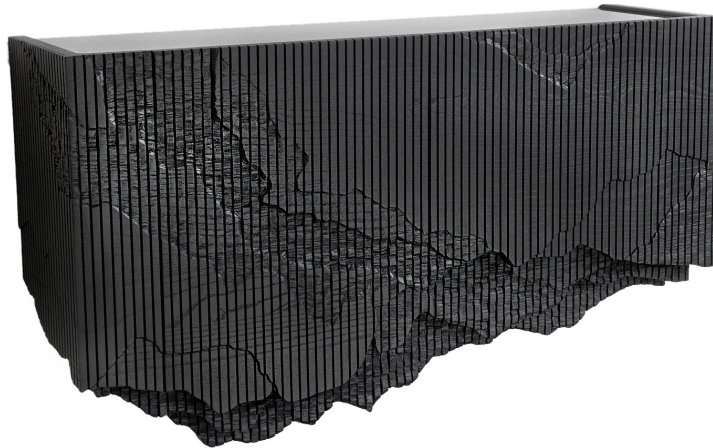

# LEDGE CONSOLE

LEDGE 40

simon  
johns

## Dimensions

40" L x 11" D x 22" H

## Materials & Construction

Ash and Glass

The facade of this piece wraps around to the sides, and the center opens up as two doors, to reveal a functional cabinet. Due to the hand carved facade, no two pieces are quite the same.

## Description

Ledge is a floating console, mounted to the wall, in solid ash with a black glass top. It stems from material exploration inspired by cliffs around the studio, making solid ash reference crumbling stone through a unique technique.