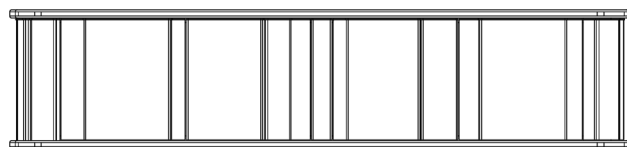

DIAMOND SIDEBOARD

82

simon johns

Dimensions

82" L X 19" H X 20" D

Materials

Solid White Oak & Antique Bronze Plating

Description

The Diamond Sideboard plays with different planes. A collection of rectangular columns placed at random angles and depths forms a facade interrupted by two thick horizontal planes of solid wood. This array of volumes serves as doors to a fully functional cabinet, with adjustable shelves. The visual cues associated with doors, regularity in size, handles or hinges, are absent, making this sideboard about volume and presence. Shown here in white oak and antique bronze, the piece is also available in blackened ash and hand polished aluminum.

Contact

www.simonjohns.com
info@simonjohns.com
m.514.562.3389

Options