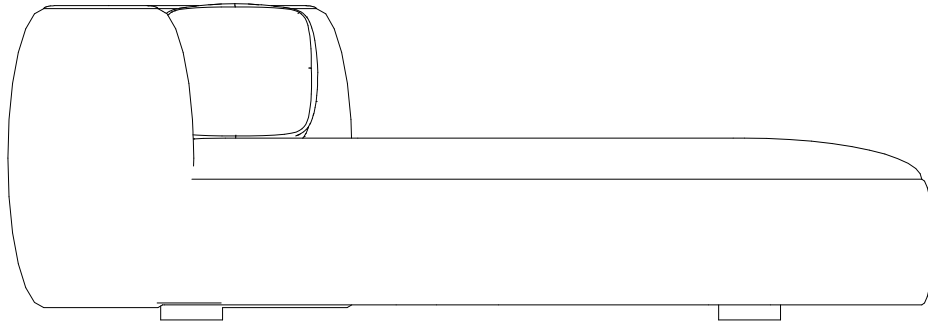

PIERRE_AUGUSTIN_ROSE

Meridienne

76 cm
29.9 in

42 cm
16.5 in

225 cm
88.6 in

100 cm
39.4 in

225 cm
88.6 in

Upholstery: Final effect depends on the composition of the fabric choice.

Legs: painted oak, colour: black.