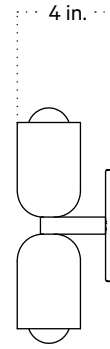

In Common With

Chromatic Glass Up Down Sconce, Slim
Technical Specifications

Chromatic Glass Up Down Sconce, Slim

Technical Specifications

Materials	Glass, brass or steel
Product weight	2 lbs
Lead time	6 weeks
Bulbs included (2)	E12 / 120V / 4.0 W / 220 lm 2200 K - 3000 K / warm on dim
Dimmer	TRIAC
Max wattage	20 W
Certifications	UL listed, damp-rated, ADA compliant

Notes

1. This fixture may be installed horizontally if desired.

Updated July 27, 2023

Front View

Side View

Top View

Isometric View

Finish Options