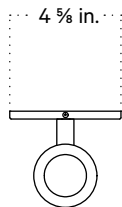

In Common With

Chromatic Glass Up Down Sconce, Slim
Technical Specifications

Chromatic Glass Up Down Sconce, Slim

Technical Specifications

Materials	Glass, brass or steel
Product weight	2 lbs
Lead time	6 weeks
Bulbs included (2)	E12 / 120V / 4.0 W / 220 lm 2200 K - 3000 K / warm on dim
Dimmer	TRIAC
Max wattage	20 W
Certifications	UL listed, damp-rated, ADA compliant

Notes

1. This fixture may be installed horizontally if desired.

Updated July 27, 2023

Front View

Side View

Top View

Isometric View

Finish Options