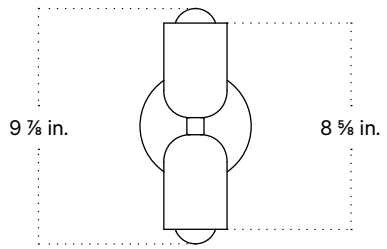

In Common With

Chromatic Glass Up Down Sconce, Slim
Technical Specifications

Chromatic Glass Up Down Sconce, Slim

Technical Specifications

Materials	Glass, brass or steel
Product weight	2 lbs
Lead time	6 weeks
Bulbs included (2)	E12 / 120V / 4.0 W / 220 lm 2200 K - 3000 K / warm on dim
Dimmer	TRIAC
Max wattage	20 W
Certifications	UL listed, damp-rated, ADA compliant

Notes

1. This fixture may be installed horizontally if desired.

Updated July 27, 2023

Front View

Side View

Top View

Isometric View

Finish Options